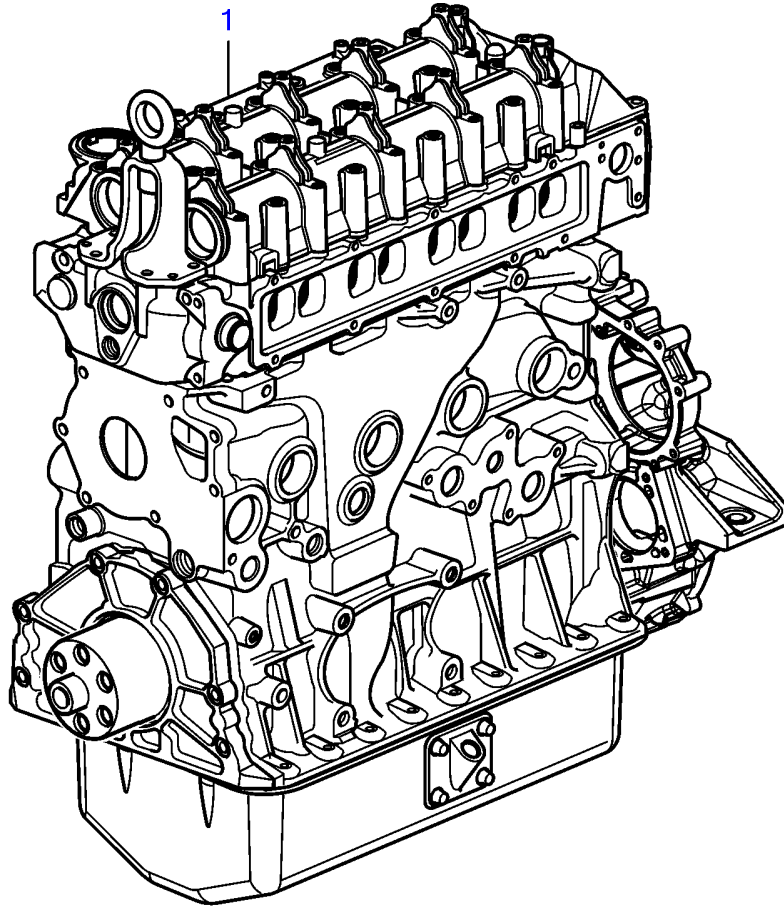

D4-300A-A, D4-300A-C, D4-300A-D, D4-300D-A, D4-300D-C, D4-300I-A, D4-300I-C, D4-300I-D, D4-300A-E, D4-300D-E, D4-300D-D, D4-300I-E

27571

D4-300A-A, D4-300A-C, D4-300A-D, D4-300D-A, D4-300D-C, D4-300I-A, D4-300I-C, D4-300I-D, D4-300A-E, D4-300D-E, D4-300D-D, D4-300I-E

REF	PART NO.	QTY	DESCRIPTION	SEE SEC.	NOTES
1	3801378	1	Longblock engine		
			• Bulletin P-21-0-20	P-21-0-20-EN	Longblocks for Diesel Engines
			• Bulletin P-21-0-23	P-21-0-23-EN	New Exchange Units for Volvo Penta Engines
2	21181057	1	Connector kit		SN-2004027156