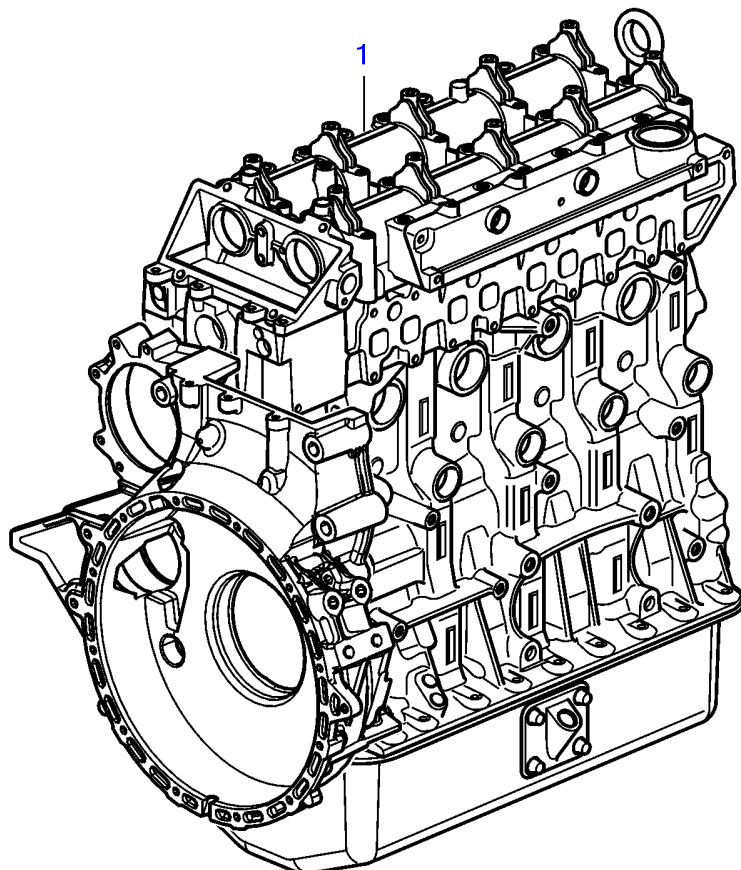

D4-300A-A, D4-300A-C, D4-300A-D, D4-300D-A, D4-300D-C, D4-300I-A, D4-300I-C, D4-300I-D, D4-300A-E, D4-300D-E, D4-300D-D, D4-300I-E

27571

D4-300A-A, D4-300A-C, D4-300A-D, D4-300D-A, D4-300D-C, D4-300I-A, D4-300I-C, D4-300I-D, D4-300A-E, D4-300D-E, D4-300D-D, D4-300I-E

REF	PART NO.	QTY	DESCRIPTION	SEE SEC.	NOTES
1	3801378	1	Longblock engine		
			• Bulletin P-21-0-20	P-21-0-20-EN	Longblocks for Diesel Engines
			• Bulletin P-21-0-23	P-21-0-23-EN	New Exchange Units for Volvo Penta Engines
2	21181057	1	Connector kit		SN-2004027156